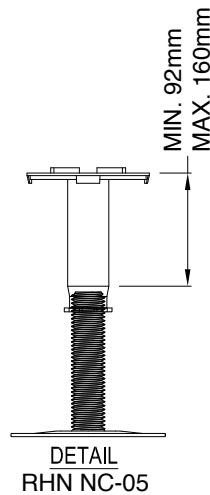

HEIGHT RANGE

Continuously adjustable
from 26mm to 525mm

RHN NC-01 26-33mm

RHN NC-02 32-44mm

RHN NC-03 42-63mm

RHN NC-04 62-100mm

RHN NC-05 92-160mm

RHN NC-06 152-270mm

RHN NC-07 262-490mm

RHN NC-08 475-525mm

GENERAL NOTES:

1. INSTALLATION TO BE COMPLETED IN ACCORDANCE WITH RHINO BY PAVEEZZI (PAVEEZZI COMPOSITES) SPECIFICATIONS.
2. DO NOT SCALE DRAWING.
3. THIS DRAWING IS INTENDED FOR USE BY ARCHITECTS, ENGINEERS, CONTRACTORS, CONSULTANTS AND DESIGN PROFESSIONALS FOR PLANNING PURPOSES ONLY AND SHOULD NOT BE USED FOR CONSTRUCTION.
4. ALL INFORMATION CONTAINED HEREIN WAS CURRENT AT THE TIME OF DEVELOPMENT BUT MUST BE REVIEWED AND APPROVED BY RHINO BY PAVEEZZI (PAVEEZZI COMPOSITES) TO BE CONSIDERED ACCURATE.