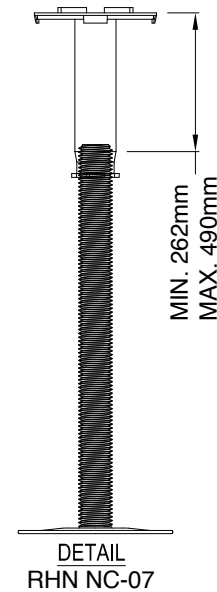

HEIGHT RANGE

Continuously adjustable
from 26mm to 525mm

RHN NC-01 26-33mm

RHN NC-02 32-44mm

RHN NC-03 42-63mm

RHN NC-04 62-100mm

RHN NC-05 92-160mm

RHN NC-06 152-270mm

RHN NC-07 262-490mm

RHN NC-08 475-525mm

GENERAL NOTES:

1. INSTALLATION TO BE COMPLETED IN ACCORDANCE WITH RHINO BY PAVEEZZI (PAVEEZZI COMPOSITES) SPECIFICATIONS.
2. DO NOT SCALE DRAWING.
3. THIS DRAWING IS INTENDED FOR USE BY ARCHITECTS, ENGINEERS, CONTRACTORS, CONSULTANTS AND DESIGN PROFESSIONALS FOR PLANNING PURPOSES ONLY AND SHOULD NOT BE USED FOR CONSTRUCTION.
4. ALL INFORMATION CONTAINED HEREIN WAS CURRENT AT THE TIME OF DEVELOPMENT BUT MUST BE REVIEWED AND APPROVED BY RHINO BY PAVEEZZI (PAVEEZZI COMPOSITES) TO BE CONSIDERED ACCURATE.