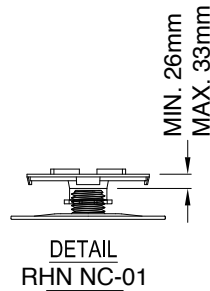

HEIGHT RANGE

Continuously adjustable
from 26mm to 525mm

RHN NC-01 26-33mm

RHN NC-02 32-44mm

RHN NC-03 42-63mm

RHN NC-04 62-100mm

RHN NC-05 92-160mm

RHN NC-06 152-270mm

RHN NC-07 262-490mm

RHN NC-08 475-525mm

GENERAL NOTES:

1. INSTALLATION TO BE COMPLETED IN ACCORDANCE WITH RHINO BY PAVEEZZI (PAVEEZZI COMPOSITES) SPECIFICATIONS.
2. DO NOT SCALE DRAWING.
3. THIS DRAWING IS INTENDED FOR USE BY ARCHITECTS, ENGINEERS, CONTRACTORS, CONSULTANTS AND DESIGN PROFESSIONALS FOR PLANNING PURPOSES ONLY AND SHOULD NOT BE USED FOR CONSTRUCTION.
4. ALL INFORMATION CONTAINED HEREIN WAS CURRENT AT THE TIME OF DEVELOPMENT BUT MUST BE REVIEWED AND APPROVED BY RHINO BY PAVEEZZI (PAVEEZZI COMPOSITES) TO BE CONSIDERED ACCURATE.