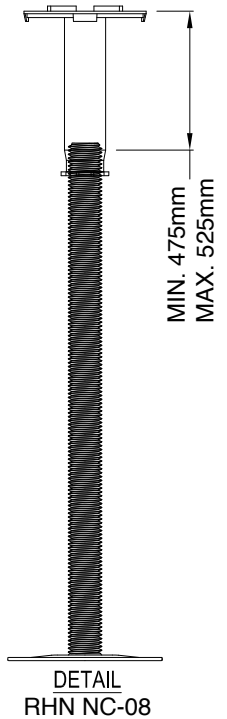

HEIGHT RANGE

Continuously adjustable
from 26mm to 525mm

RHN NC-01 26-33mm

RHN NC-02 32-44mm

RHN NC-03 42-63mm

RHN NC-04 62-100mm

RHN NC-05 92-160mm

RHN NC-06 152-270mm

RHN NC-07 262-490mm

RHN NC-08 475-525mm

GENERAL NOTES:

1. INSTALLATION TO BE COMPLETED IN ACCORDANCE WITH RHINO BY PAVEEZZI (PAVEEZZI COMPOSITES) SPECIFICATIONS.
2. DO NOT SCALE DRAWING.
3. THIS DRAWING IS INTENDED FOR USE BY ARCHITECTS, ENGINEERS, CONTRACTORS, CONSULTANTS AND DESIGN PROFESSIONALS FOR PLANNING PURPOSES ONLY AND SHOULD NOT BE USED FOR CONSTRUCTION.
4. ALL INFORMATION CONTAINED HEREIN WAS CURRENT AT THE TIME OF DEVELOPMENT BUT MUST BE REVIEWED AND APPROVED BY RHINO BY PAVEEZZI (PAVEEZZI COMPOSITES) TO BE CONSIDERED ACCURATE.