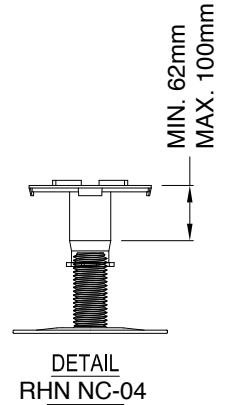

HEIGHT RANGE

Continuously adjustable
from 26mm to 525mm

RHN NC-01 26-33mm

RHN NC-02 32-44mm

RHN NC-03 42-63mm

RHN NC-04 62-100mm

RHN NC-05 92-160mm

RHN NC-06 152-270mm

RHN NC-07 262-490mm

RHN NC-08 475-525mm

GENERAL NOTES:

1. INSTALLATION TO BE COMPLETED IN ACCORDANCE WITH RHINO BY PAVEEZZI (PAVEEZZI COMPOSITES) SPECIFICATIONS.
2. DO NOT SCALE DRAWING.
3. THIS DRAWING IS INTENDED FOR USE BY ARCHITECTS, ENGINEERS, CONTRACTORS, CONSULTANTS AND DESIGN PROFESSIONALS FOR PLANNING PURPOSES ONLY AND SHOULD NOT BE USED FOR CONSTRUCTION.
4. ALL INFORMATION CONTAINED HEREIN WAS CURRENT AT THE TIME OF DEVELOPMENT BUT MUST BE REVIEWED AND APPROVED BY RHINO BY PAVEEZZI (PAVEEZZI COMPOSITES) TO BE CONSIDERED ACCURATE.