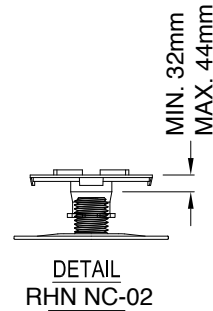

HEIGHT RANGE

Continuously adjustable
from 26mm to 525mm

RHN NC-01 26-33mm

RHN NC-02 32-44mm

RHN NC-03 42-63mm

RHN NC-04 62-100mm

RHN NC-05 92-160mm

RHN NC-06 152-270mm

RHN NC-07 262-490mm

RHN NC-08 475-525mm

GENERAL NOTES:

1. INSTALLATION TO BE COMPLETED IN ACCORDANCE WITH RHINO BY PAVEEZZI (PAVEEZZI COMPOSITES) SPECIFICATIONS.
2. DO NOT SCALE DRAWING.
3. THIS DRAWING IS INTENDED FOR USE BY ARCHITECTS, ENGINEERS, CONTRACTORS, CONSULTANTS AND DESIGN PROFESSIONALS FOR PLANNING PURPOSES ONLY AND SHOULD NOT BE USED FOR CONSTRUCTION.
4. ALL INFORMATION CONTAINED HEREIN WAS CURRENT AT THE TIME OF DEVELOPMENT BUT MUST BE REVIEWED AND APPROVED BY RHINO BY PAVEEZZI (PAVEEZZI COMPOSITES) TO BE CONSIDERED ACCURATE.