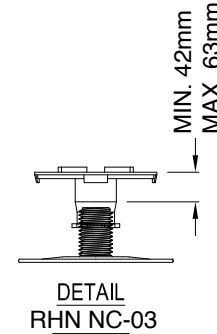

HEIGHT RANGE

Continuously adjustable
from 26mm to 525mm

RHN NC-01 26-33mm

RHN NC-02 32-44mm

RHN NC-03 42-63mm

RHN NC-04 62-100mm

RHN NC-05 92-160mm

RHN NC-06 152-270mm

RHN NC-07 262-490mm

RHN NC-08 475-525mm

GENERAL NOTES:

1. INSTALLATION TO BE COMPLETED IN ACCORDANCE WITH RHINO BY PAVEEZZI (PAVEEZZI COMPOSITES) SPECIFICATIONS.
2. DO NOT SCALE DRAWING.
3. THIS DRAWING IS INTENDED FOR USE BY ARCHITECTS, ENGINEERS, CONTRACTORS, CONSULTANTS AND DESIGN PROFESSIONALS FOR PLANNING PURPOSES ONLY AND SHOULD NOT BE USED FOR CONSTRUCTION.
4. ALL INFORMATION CONTAINED HEREIN WAS CURRENT AT THE TIME OF DEVELOPMENT BUT MUST BE REVIEWED AND APPROVED BY RHINO BY PAVEEZZI (PAVEEZZI COMPOSITES) TO BE CONSIDERED ACCURATE.