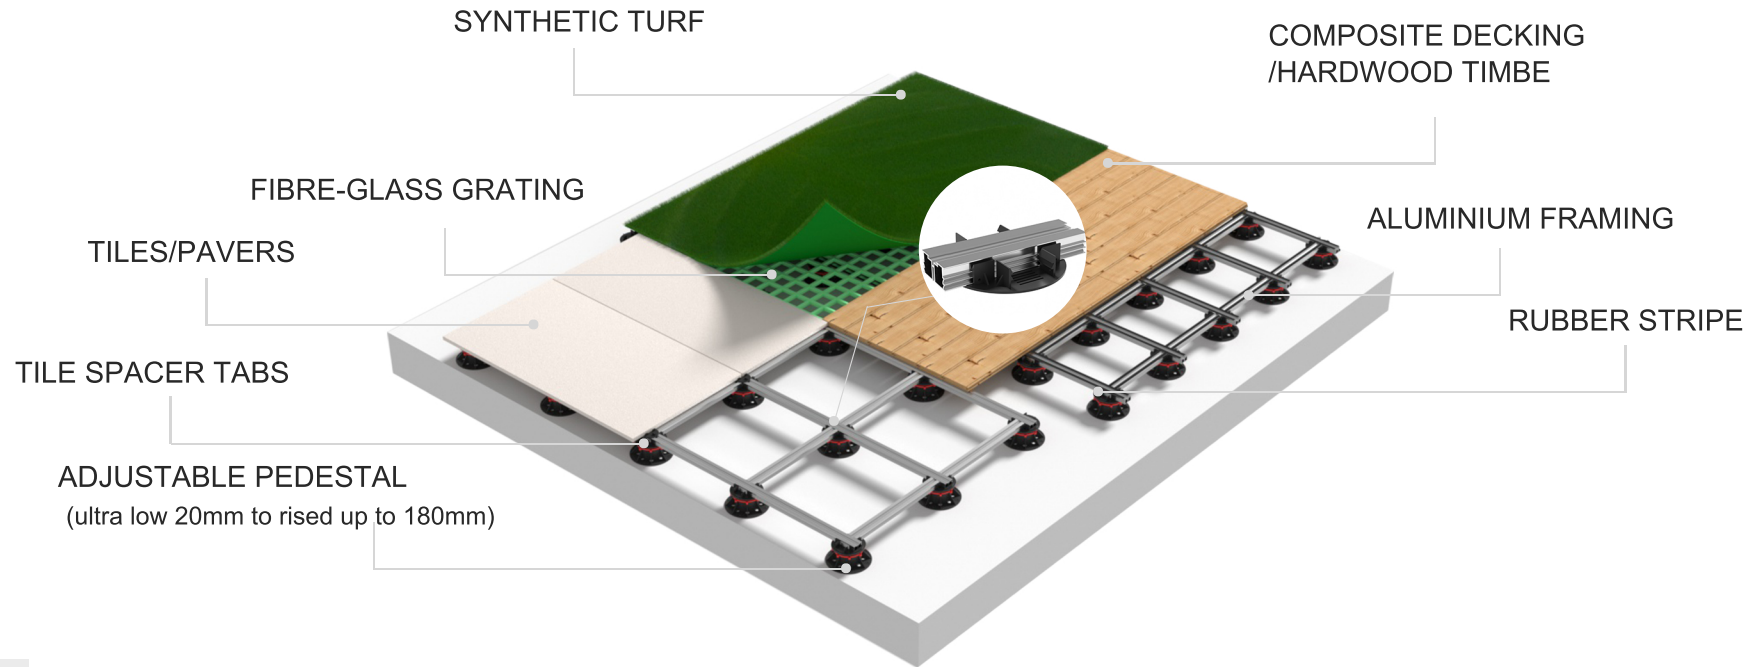

RHINO BY PAVEEZZI FRAMING SYSTEMS

R H I N O

EXTERIOR SYSTEM FOR DECK, PAVERS, SYNTHETIC TURF

RHINO BY PAVEEZZI ALUMINIUM SUB-STRUCTURE SYSTEM SUPPORTS:
HARDWOOD OR COMPOSITE DECKING, TILES, TURF OR A COMBINATION
MOISTURE-PROOF, STRAIGHT, LEVEL, LIGHT-WEIGHT, FAST AND EASY TO INSTALL
PROFILES FOR ALL FINISHED DECK HEIGHTS FROM ULTRA LOW TO RAISED